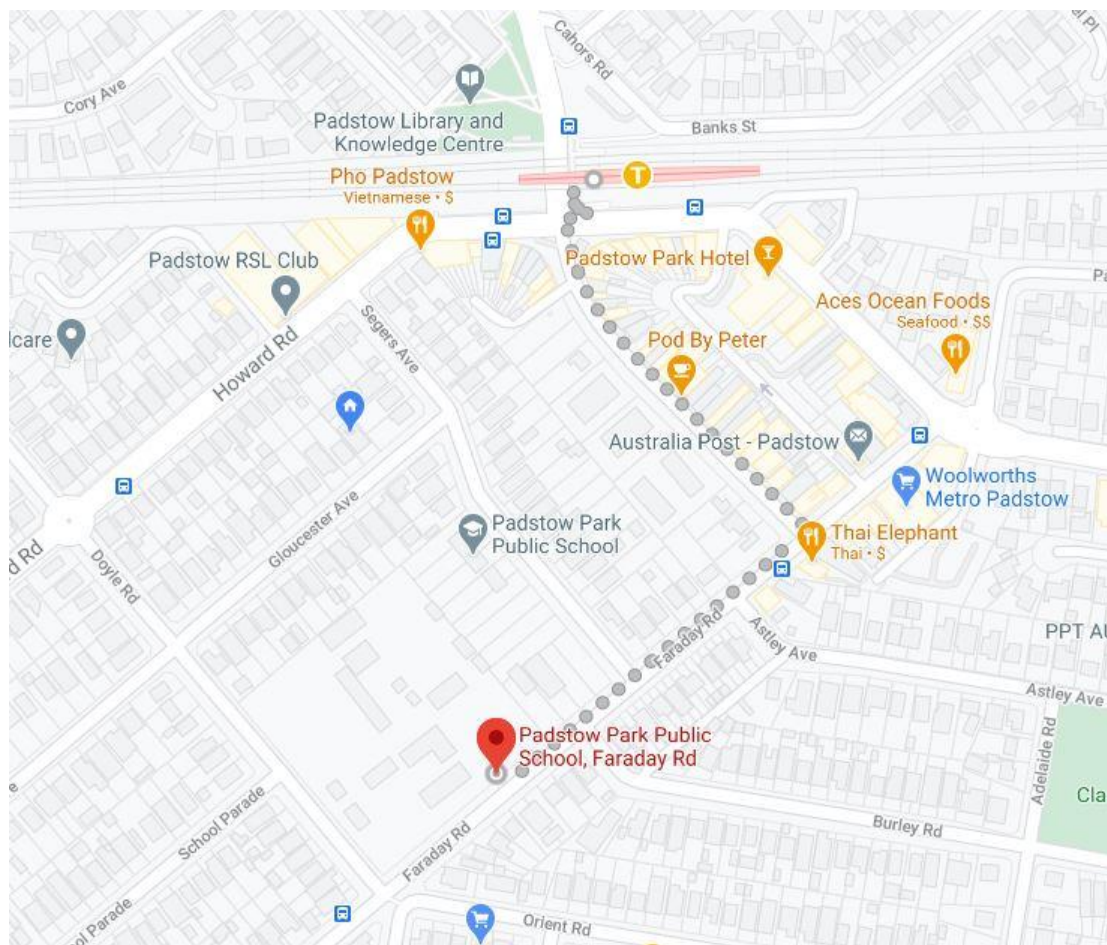

## Location

Padstow Park Public School, Faraday Rd Padstow NSW 2211

Use Faraday Rd pedestrian gate into the school. Parking is available outside the school.

Air Conditioning venue.